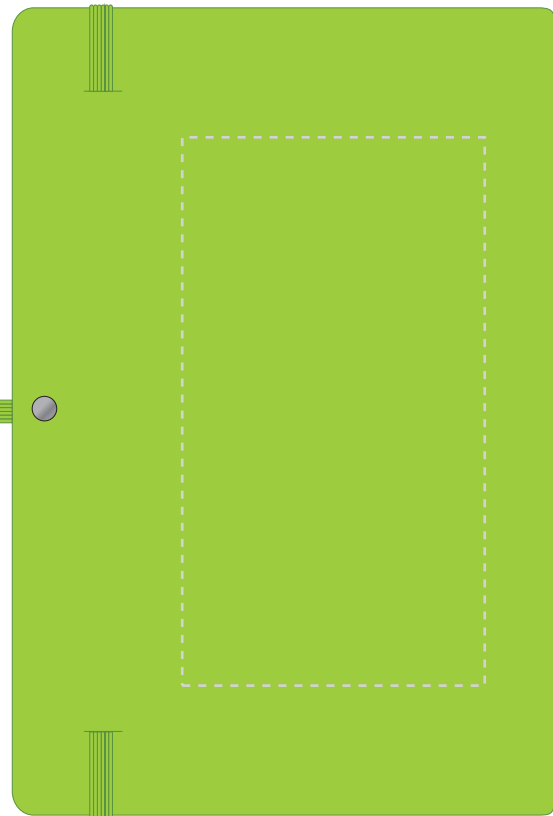

We stock this item in the following colours

PANTONE REFERENCE(S)

- Colour 1
- Colour 2
- Colour 3
- Colour 4

Product Image for visualisation - colours may vary

ARTWORK SCALE 50%

- CENTRED TO PRINT AREA
- CENTRED TO NOTEBOOK

ARTWORK SCALE 50%

- CENTRED TO PRINT AREA
- CENTRED TO NOTEBOOK

The dashed line is to demonstrate print area and will not appear on your printed item

PLEASE NOTE:

- All colours including print and product are for visual purposes only and should not be regarded as the actual colour of the product and print.
- Some products may vary from batch to batch and may differ from previous orders.
- The colour and texture of a product can also have an effect on the final print colour.
- By approving this order we accept that you understand these terms.

To proceed, please approve visual via the online system.

ARTWORK SCALE 100%

Max print area: 195mm x 100mm

ARTWORK SCALE 100%

Max print area: 145mm x 80mm