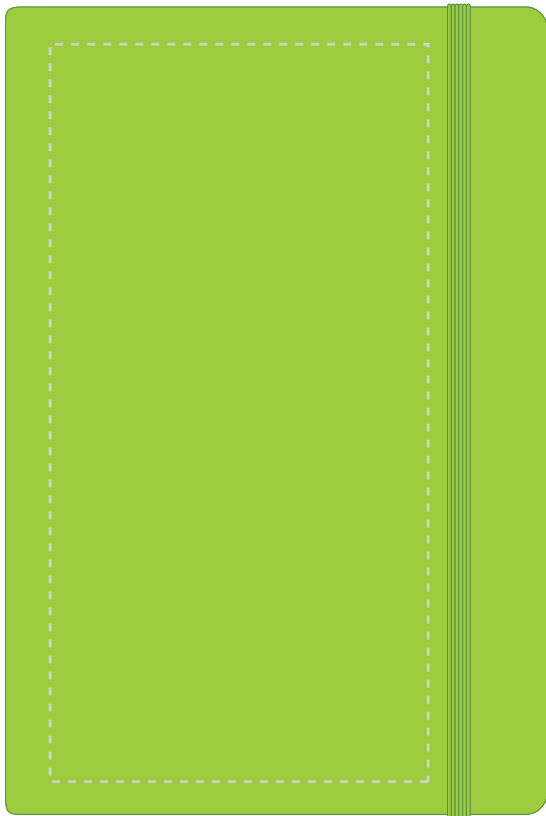

Your Ref:
Our Ref:

Quantity:
Version: 1

Product Code: QS0345
Product Colour: LIGHT GREEN

PRINTING CONCERNS:

Please note that this product has Sustainability Markings that are not visible from this perspective

We stock this item in the following colours

PANTONE REFERENCE(S)

- Colour 1
- Colour 2
- Colour 3
- Colour 4

Product Image for visualisation - colours may vary

ARTWORK SCALE 50%

- CENTRED TO PRINT AREA
- CENTRED TO NOTEBOOK

ARTWORK SCALE 50%

- CENTRED TO PRINT AREA
- CENTRED TO NOTEBOOK

The dashed line is to demonstrate print area and will not appear on your printed item

PLEASE NOTE:

- All colours including print and product are for visual purposes only and should not be regarded as the actual colour of the product and print.
- Some products may vary from batch to batch and may differ from previous orders.
- The colour and texture of a product can also have an effect on the final print colour.
- By approving this order we accept that you understand these terms.